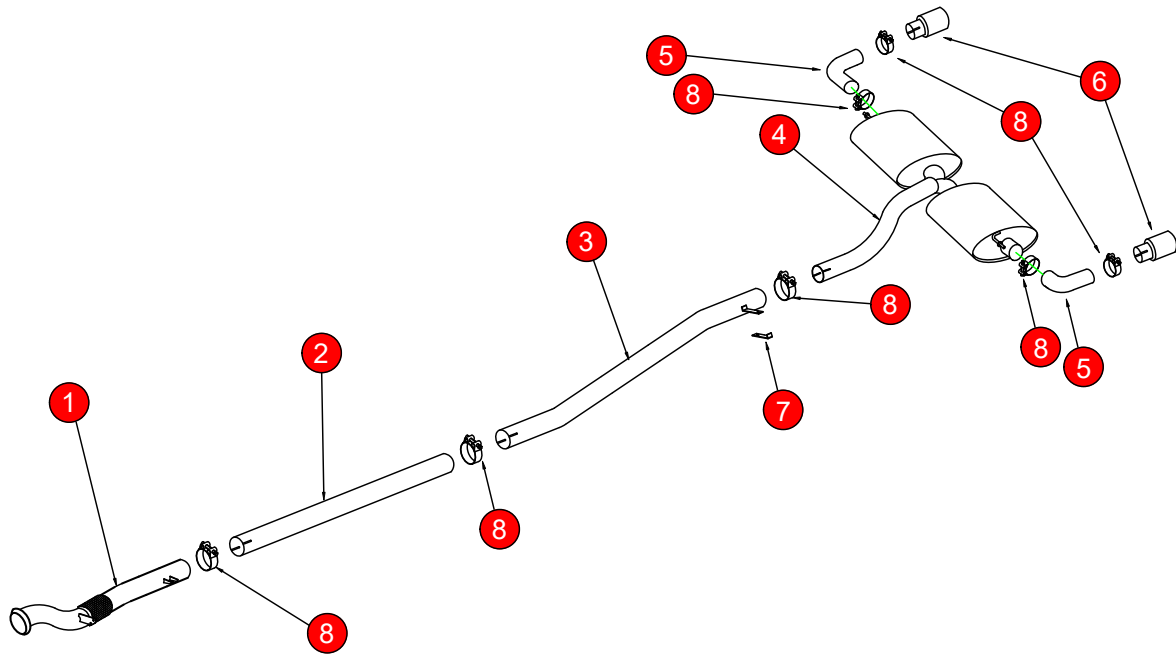

CAR	MINI Countryman/Paceman R60/R61 Cooper S All4	PART NO.	SMN026
YEAR	2010-2016	FIT KITS	414FK
NOTES	Will also fit JCW Models Use O.E clamp to fix Scorpion front pipe to O.E.	FEATURES	Pipe diameter:- 63.5mm/2.5"

NO.	PART NO.	DESCRIPTION	QTY
1	560BM	Front Pipe	1
2	561BM	Primary Link Pipe	1
3	562BM	Secondary Link Pipe	1
4	881BM	Rear Silencer	1
5	882BM	Trim Bend	2
6	Z023.10061	100mm Polished Daytona Trim	2
7	567BM	Mounting Bracket (see page 2 for fitting)	1
Fit Kit			
8	Z016.10064	65mm H/D Clamp	7
	Z016.10035	Bobbin	1
	Z017.10064	M8 Spring Washer (Use one each side of the bobbin, this goes on after item 4)	2
	Z017.10831	M8 Washer (Use one each side of the bobbin, this goes on before item 3)	2
	Z017.11209	M12 Washer	2
	Z017.10121	5/16" Nut	2
	Z017.10160	M12 x 40mm Bolt (Push the bolt thru from exhaust side, from left to right)	1
	Z017.10183	M12 Nyloc Nut	1

DATE	06/04/2023
ISSUE	00
AUTHORISED	S Shipley

Fitting instructions overleaf

NOTE: ENSURE SCORPION SYSTEM IS CLEAR OF MOVING PARTS AND ALL ORIGINAL FUNCTIONS WORK CORRECTLY.

CAR	MINI Countryman/Paceman R60/R61 Cooper S All4	PART NO.	SMN026
YEAR	2010-2016	FIT KITS	414FK
NOTES	Will also fit JCW Models Use O.E clamp to fix Scorpion front pipe to O.E.	FEATURES	Pipe diameter:- 63.5mm/2.5"

NO.	PART NO.	DESCRIPTION	QTY
Fit Kit			
1	567BM	Mounting Bracket	1
Following items to be used from Fitting Kit 090FK			
2	Z016.10035	Bobbin	1
3	Z017.10064	M8 Spring Washer (Use one each side of the bobbin, this goes on after item 4)	2
4	Z017.10831	M8 Washer (Use one each side of the bobbin, this goes on before item 3)	2
5	Z017.11209	M12 Washer	2
6	Z017.10121	5/16" Nut	2
7	Z017.10160	M12 x 40mm Bolt (Push the bolt thru from exhaust side, from left to right)	1
8	Z017.10183	M12 Nyloc Nut	1