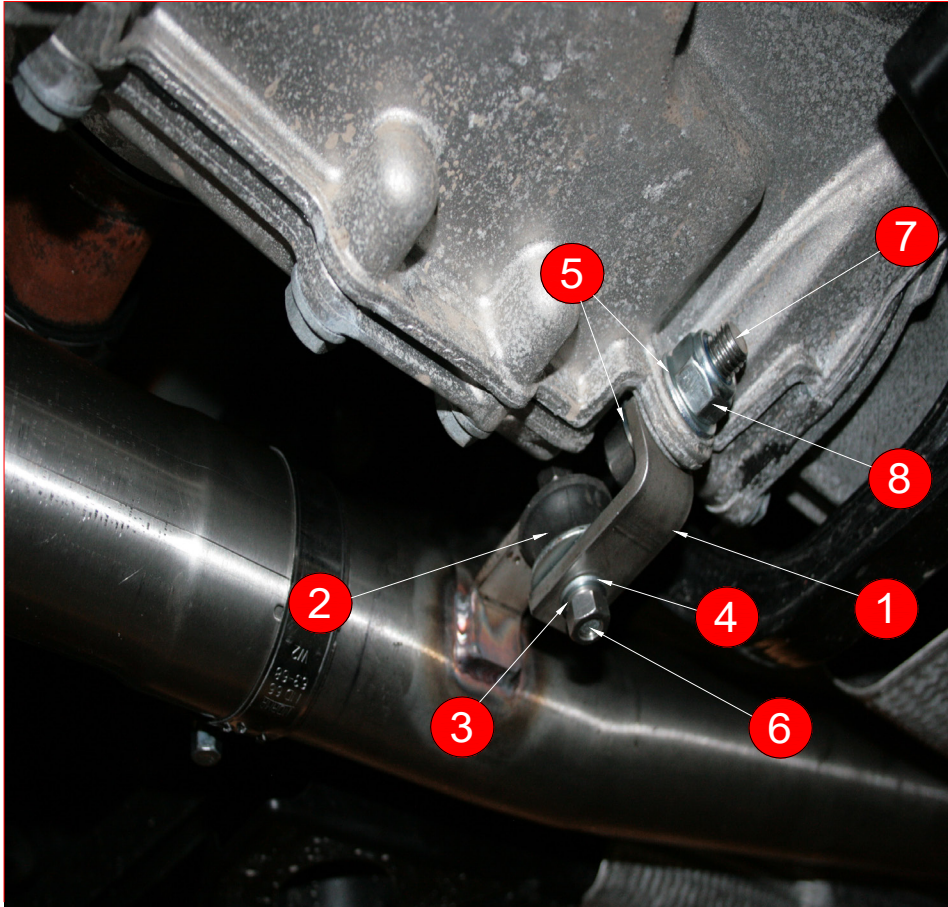

CAR	MINI Countryman/Paceman R60/R61 Cooper S All4	PART NO.	SMN026
YEAR	2010-2016	FIT KITS	414FK
NOTES	Will also fit JCW Models Use O.E clamp to fix Scorpion front pipe to O.E.	FEATURES	Pipe diameter:- 63.5mm/2.5"

NO.	PART NO.	DESCRIPTION	QTY
1	560BM	Front Pipe	1
2	561BM	Primary Link Pipe	1
3	562BM	Secondary Link Pipe	1
4	881BM	Rear Silencer	1
5	882BM	Trim Bend	2
6	Z023.10061	100mm Polished Daytona Trim	2
7	567BM	Mounting Bracket (see page 2 for fitting)	1
Fit Kit			
8	Z016.10064	65mm H/D Clamp	7
	Z016.10035	Bobbin	1
	Z017.10064	M8 Spring Washer (Use one each side of the bobbin, this goes on after item 4)	2
	Z017.10831	M8 Washer (Use one each side of the bobbin, this goes on before item 3)	2
	Z017.11209	M12 Washer	2
	Z017.10121	5/16" Nut	2
	Z017.10160	M12 x 40mm Bolt (Push the bolt thru from exhaust side, from left to right)	1
	Z017.10183	M12 Nyloc Nut	1

DATE	06/04/2023
ISSUE	00
AUTHORISED	S Shipley

Fitting instructions overleaf

NOTE: ENSURE SCORPION SYSTEM IS CLEAR OF MOVING PARTS AND ALL ORIGINAL FUNCTIONS WORK CORRECTLY.

CAR	MINI Countryman/Paceman R60/R61 Cooper S All4	PART NO.	SMN026
YEAR	2010-2016	FIT KITS	414FK
NOTES	Will also fit JCW Models Use O.E clamp to fix Scorpion front pipe to O.E.	FEATURES	Pipe diameter:- 63.5mm/2.5"

DATE	06/04/2023
ISSUE	00
AUTHORISED	S Shipley

Assemble supplied rubber mounting and fixings to differential mounting point as shown in the photograph above.

NOTE: ENSURE SCORPION SYSTEM IS CLEAR OF MOVING PARTS AND ALL ORIGINAL FUNCTIONS WORK CORRECTLY.